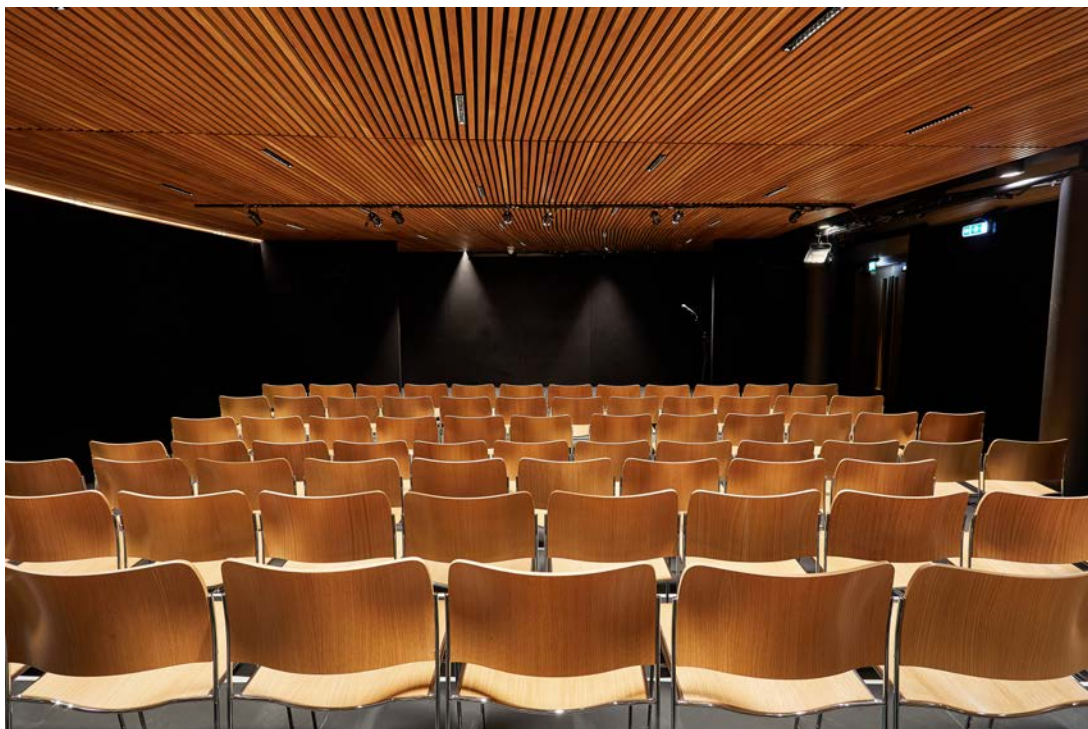

Bristo Square Jersey Technical Specifications

Pictures shown of the venue are from previous years and for illustrative purposes only; they may not be representative of the 2019 setup.

Capacity	90
Suitability	Stand-up, Theatre, Sketch
Address	McEwan Hall, Bristo Square, Edinburgh, EH8 9AG
Contacts	Hamish Ellis – Bristo Square Senior Technician Hamish@underbellyedinburgh.co.uk Lauren Eisinger – Festivals Programmer and Producer Lauren@underbelly.co.uk Matt Keeler – Festival Programmer and Producer Matt@underbelly.co.uk

Jersey: is one of three venues in newly built basement of McEwan hall. This 90-seater end-on venue provides a versatile space for stand-up comics, sketch, and theatre. Directly beneath the bustling hub of McEwan hall, this is in the thick of the action right by Bristo Square.